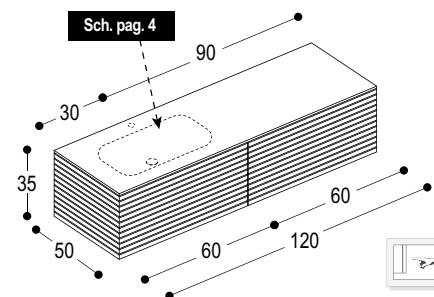

MOR08S

MOR10S

MOR12SS

MOR12SD

*Misure consigliate con l'utilizzo del sifone S3, S5 o similari.
 *Recommended measures with the use of siphon S3 or similar.

**X= legno (1,8 cm); Betacryl® (1,2 cm), cristallo (1,5 mm).
 **X= wood (1,8 cm); Betacryl® (1,2 cm), glass (1,5 cm).

**X= legno (1,8 cm); Betacryl® (1,2 cm), cristallo (1,5 mm).
 **X= wood (1,8 cm); Betacryl® (1,2 cm), glass (1,5 cm).

Schema lavabi sotto piano compatibili.
Under mounted washbasin compatible.

CERAMICA - CERAMIC