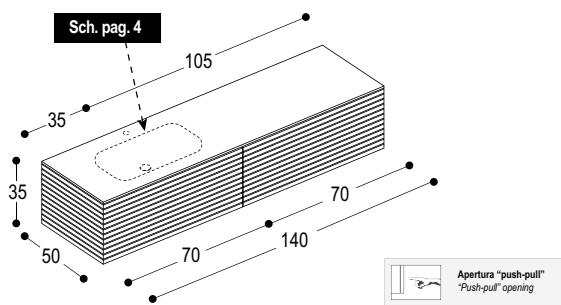

Mobile con piano per lavabi sotto piano e cassetto/i apertura push pull.
Cabinet with top for under mounted wash basins and push-pull opening drawer/s.

MOR14SS