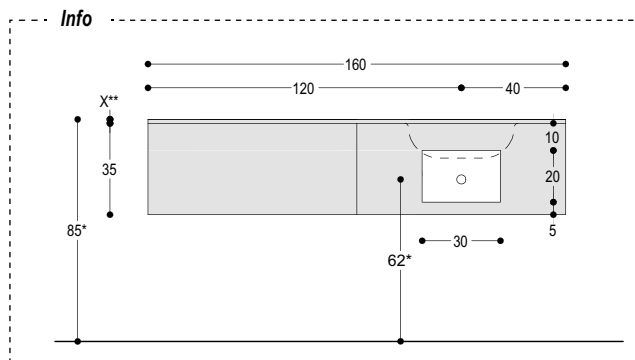

MOR08S

MOR10S

MOR12SS

MOR12SD

*Misure consigliate con l'utilizzo del sifone S3, S5 o similari.
 *Recommended measures with the use of siphon S3 or similar.

**X= legno (1,8 cm); Betacryl® (1,2 cm), cristallo (1,5 mm).
 **X= wood (1,8 cm); Betacryl® (1,2 cm), glass (1,5 cm).

Mobile con piano per lavabi sotto piano e cassetto/i apertura push pull.
 Cabinet with top for under mounted wash basins and push-pull opening drawer/s.

MOR14SS

MOR14SD

MOR16SS

MOR16SD

*Misure consigliate con l'utilizzo del sifone S3, S5 o similari.
 *Recommended measures with the use of siphon S3 or similar.

**X= legno (1,8 cm); Betacryl® (1,2 cm), cristallo (1,5 mm).
 **X= wood (1,8 cm); Betacryl® (1,2 cm), glass (1,5 cm).

Schema lavabi sotto piano compatibili.
Under mounted washbasin compatible.

CERAMICA - CERAMIC