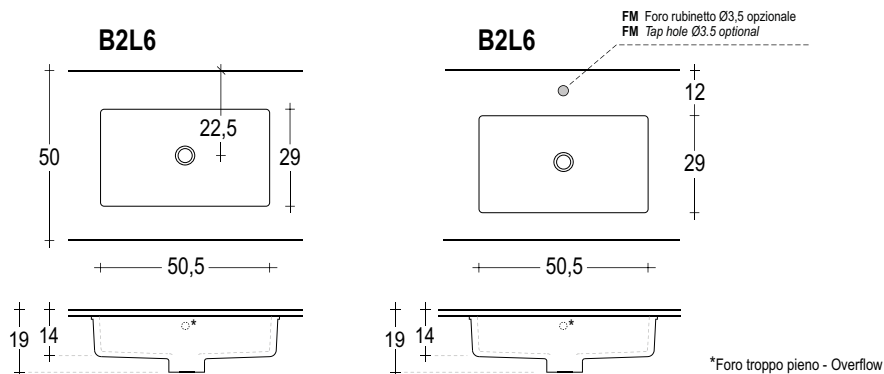

MOR08S

MOR10S

MOR12SS

MOR12SD

*Misure consigliate con l'utilizzo del sifone S3, S5 o similari.
 *Recommended measures with the use of siphon S3 or similar.

**X= legno (1,8 cm); Betacryl® (1,2 cm), cristallo (1,5 mm).
 **X= wood (1,8 cm); Betacryl® (1,2 cm), glass (1,5 cm).

**X= legno (1,8 cm); Betacryl® (1,2 cm), cristallo (1,5 mm).
 **X= wood (1,8 cm); Betacryl® (1,2 cm), glass (1,5 cm).

Schema lavabi sotto piano compatibili.
Under mounted washbasin compatible.

CERAMICA - CERAMIC