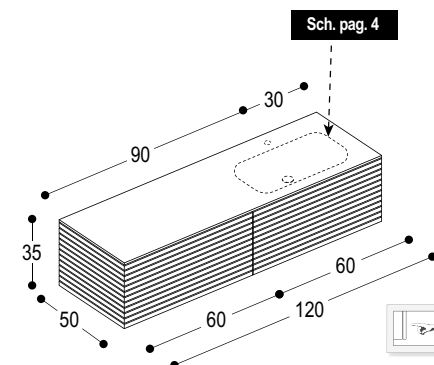

MOR08S

MOR10S

MOR12SS

MOR12SD

*Misure consigliate con l'utilizzo del sifone S3, S5 o similari.
 *Recommended measures with the use of siphon S3 or similar.

**X= legno (1,8 cm); Betacryl® (1,2 cm), cristallo (1,5 mm).
 **X= wood (1,8 cm); Betacryl® (1,2 cm), glass (1,5 cm).

**X= legno (1,8 cm); Betacryl® (1,2 cm), cristallo (1,5 mm).
 **X= wood (1,8 cm); Betacryl® (1,2 cm), glass (1,5 cm).

Schema lavabi sotto piano compatibili.
Under mounted washbasin compatible.

CERAMICA - CERAMIC