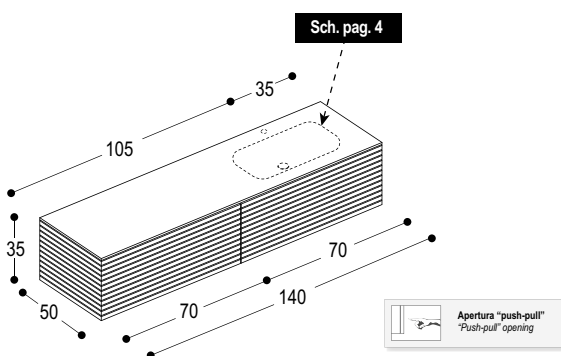

Mobile con piano per lavabi sotto piano e cassetto/i apertura push pull.
Cabinet with top for under mounted wash basins and push-pull opening drawer/s.

MOR14SS

MOR14SD

MOR16SS

MOR16SD

*Misure consigliate con l'utilizzo del sifone S3, S5 o similari.
*Recommended measures with the use of siphon S3 or similar.

**X= legno (1,8 cm); Betacryl® (1,2 cm), cristallo (1,5 mm).
**X= wood (1,8 cm); Betacryl® (1,2 cm), glass (1,5 cm).