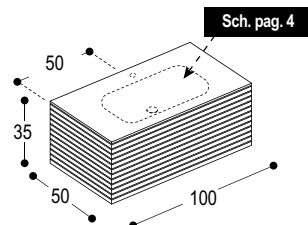

MOR08S

MOR10S

MOR12SS

MOR12SD

*Misure consigliate con l'utilizzo del sifone S3, S5 o similari.
 *Recommended measures with the use of siphon S3 or similar.

**X= legno (1,8 cm); Betacryl® (1,2 cm), cristallo (1,5 mm).
 **X= wood (1,8 cm); Betacryl® (1,2 cm), glass (1,5 cm).

**X= legno (1,8 cm); Betacryl® (1,2 cm), cristallo (1,5 mm).
 **X= wood (1,8 cm); Betacryl® (1,2 cm), glass (1,5 cm).

Schema lavabi sotto piano compatibili.
Under mounted washbasin compatible.

CERAMICA - CERAMIC