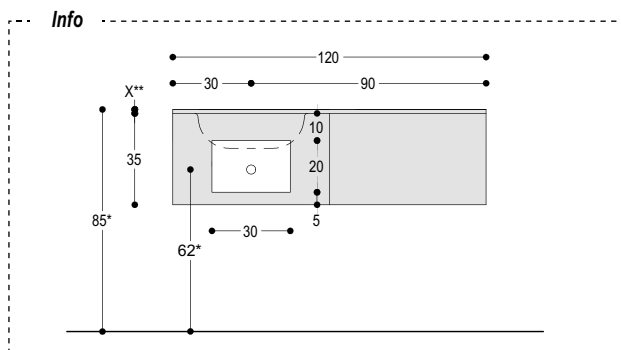

MOR08S

MOR10S

MOR12SS

MOR12SD

*Misure consigliate con l'utilizzo del sifone S3, S5 o similari.
 *Recommended measures with the use of siphon S3 or similar.

**X= legno (1,8 cm); Betacryl® (1,2 cm), cristallo (1,5 mm).
 **X= wood (1,8 cm); Betacryl® (1,2 cm), glass (1,5 cm).

**X= legno (1,8 cm); Betacryl® (1,2 cm), cristallo (1,5 mm).
 **X= wood (1,8 cm); Betacryl® (1,2 cm), glass (1,5 cm).

Schema lavabi sotto piano compatibili.
Under mounted washbasin compatible.

CERAMICA - CERAMIC