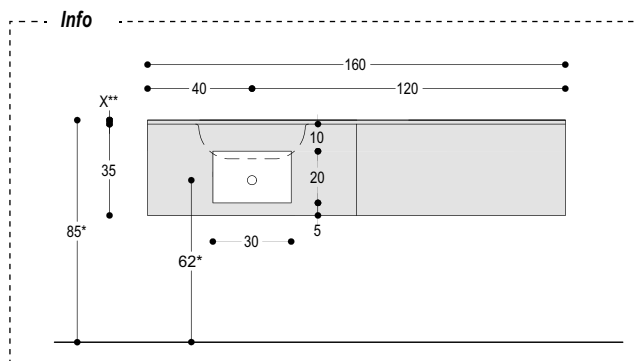

MOR08S

MOR10S

MOR12SS

MOR12SD

*Misure consigliate con l'utilizzo del sifone S3, S5 o similari.
 *Recommended measures with the use of siphon S3 or similar.

**X= legno (1,8 cm); Betacryl® (1,2 cm), cristallo (1,5 mm).
 **X= wood (1,8 cm); Betacryl® (1,2 cm), glass (1,5 cm).

Mobile con piano per lavabi sotto piano e cassetto/i apertura push pull.
 Cabinet with top for under mounted wash basins and push-pull opening drawer/s.

MOR14SS

MOR14SD

MOR16SS

MOR16SD

*Misure consigliate con l'utilizzo del sifone S3, S5 o similari.
 *Recommended measures with the use of siphon S3 or similar.

**X= legno (1,8 cm); Betacryl® (1,2 cm), cristallo (1,5 mm).
 **X= wood (1,8 cm); Betacryl® (1,2 cm), glass (1,5 cm).

Schema lavabi sotto piano compatibili.
Under mounted washbasin compatible.

CERAMICA - CERAMIC