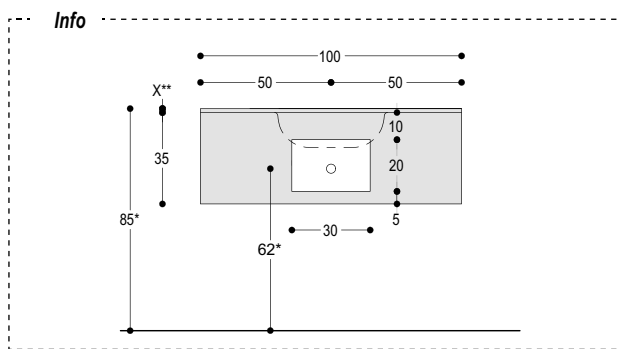

MOR08S

MOR10S

MOR12SS

MOR12SD

*Misure consigliate con l'utilizzo del sifone S3, S5 o similari.
 *Recommended measures with the use of siphon S3 or similar.

**X= legno (1,8 cm); Betacryl® (1,2 cm), cristallo (1,5 mm).
 **X= wood (1,8 cm); Betacryl® (1,2 cm), glass (1,5 cm).

**X= legno (1,8 cm); Betacryl® (1,2 cm), cristallo (1,5 mm).
 **X= wood (1,8 cm); Betacryl® (1,2 cm), glass (1,5 cm).

Schema lavabi sotto piano compatibili.
Under mounted washbasin compatible.

CERAMICA - CERAMIC