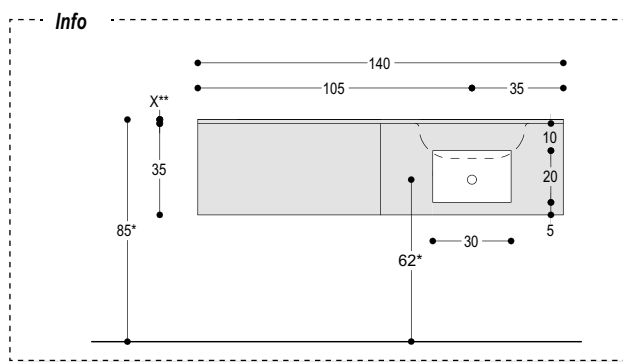

Mobile con piano per lavabi sotto piano e cassetto/i apertura push pull.
Cabinet with top for under mounted wash basins and push-pull opening drawer/s.

MOR14SS

MOR14SD

MOR16SS

MOR16SD

*Misure consigliate con l'utilizzo del sifone S3, S5 o similari.
*Recommended measures with the use of siphon S3 or similar.

**X= legno (1,8 cm); Betacryl® (1,2 cm), cristallo (1,5 mm).
**X= wood (1,8 cm); Betacryl® (1,2 cm), glass (1,5 cm).