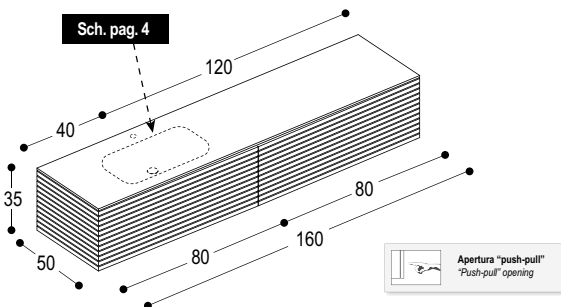

MOR08S

MOR10S

MOR12SS

MOR12SD

*Misure consigliate con l'utilizzo del sifone S3, S5 o similari.
 *Recommended measures with the use of siphon S3 or similar.

**X= legno (1,8 cm); Betacryl® (1,2 cm), cristallo (1,5 mm).
 **X= wood (1,8 cm); Betacryl® (1,2 cm), glass (1,5 cm).

Mobile con piano per lavabi sotto piano e cassetto/i apertura push pull.
 Cabinet with top for under mounted wash basins and push-pull opening drawer/s.

MOR14SS

MOR14SD

MOR16SS

MOR16SD

*Misure consigliate con l'utilizzo del sifone S3, S5 o similari.
 *Recommended measures with the use of siphon S3 or similar.

**X= legno (1,8 cm); Betacryl® (1,2 cm), cristallo (1,5 mm).
 **X= wood (1,8 cm); Betacryl® (1,2 cm), glass (1,5 cm).

Schema lavabi sotto piano compatibili.
Under mounted washbasin compatible.

CERAMICA - CERAMIC