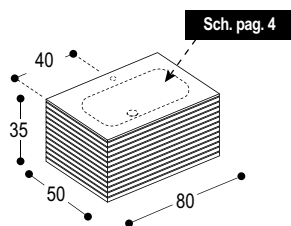

Mobile con piano per lavabi sotto piano e cassetto/i apertura push pull.
Cabinet with top for under mounted wash basins and push-pull opening drawer/s.

MOR08S