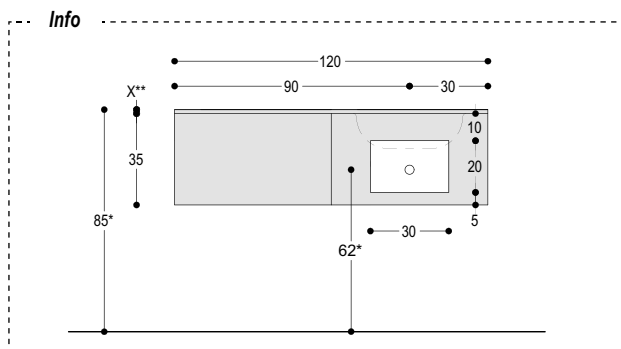

MOR08S

MOR10S

MOR12SS

MOR12SD

*Misure consigliate con l'utilizzo del sifone S3, S5 o similari.
 *Recommended measures with the use of siphon S3 or similar.

**X= legno (1,8 cm); Betacryl® (1,2 cm), cristallo (1,5 mm).
 **X= wood (1,8 cm); Betacryl® (1,2 cm), glass (1,5 cm).

**X= legno (1,8 cm); Betacryl® (1,2 cm), cristallo (1,5 mm).
 **X= wood (1,8 cm); Betacryl® (1,2 cm), glass (1,5 cm).

Schema lavabi sotto piano compatibili.
Under mounted washbasin compatible.

CERAMICA - CERAMIC