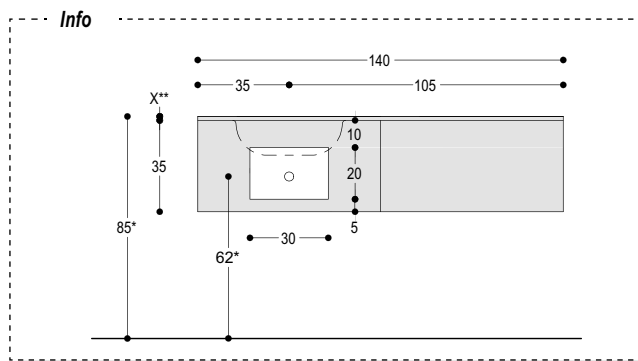

Mobile con piano per lavabi sotto piano e cassetto/i apertura push pull.
Cabinet with top for under mounted wash basins and push-pull opening drawer/s.

MOR14SS