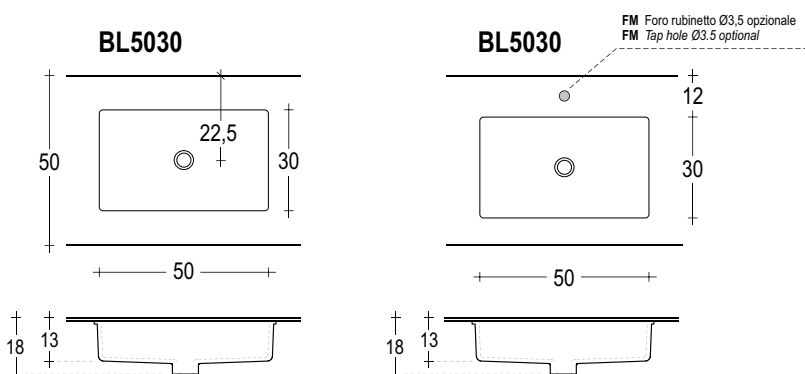

BETACRYL® BIANCO INTEGRATO AL TOP - WHITE BETACRYL® INTEGRATED TO THE TOP