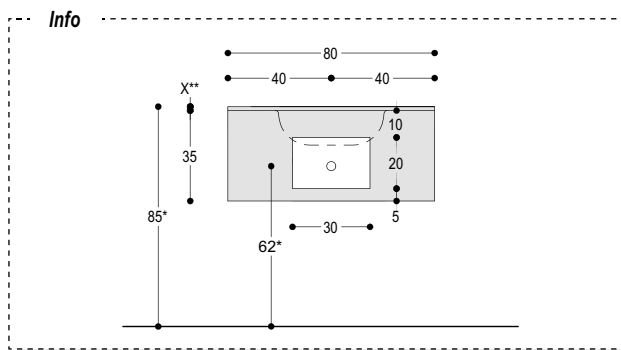

MOR08S

MOR10S

MOR12SS

MOR12SD

*Misure consigliate con l'utilizzo del sifone S3, S5 o similari.
 *Recommended measures with the use of siphon S3 or similar.

**X= legno (1,8 cm); Betacryl® (1,2 cm), cristallo (1,5 mm).
 **X= wood (1,8 cm); Betacryl® (1,2 cm), glass (1,5 cm).

**X= legno (1,8 cm); Betacryl® (1,2 cm), cristallo (1,5 mm).
 **X= wood (1,8 cm); Betacryl® (1,2 cm), glass (1,5 cm).

Schema lavabi sotto piano compatibili.
Under mounted washbasin compatible.

CERAMICA - CERAMIC