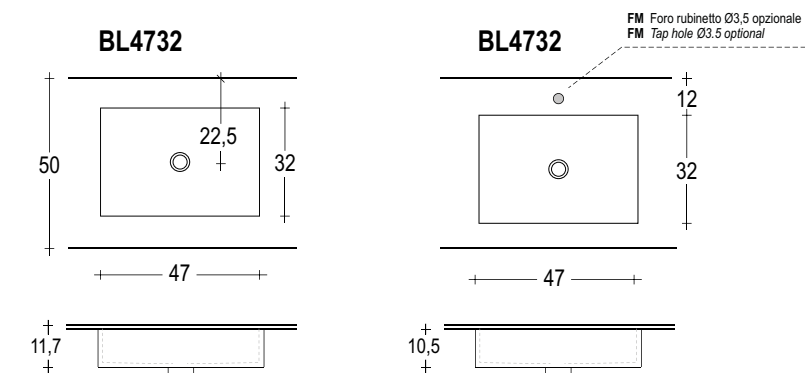

BETACRYL® BIANCO E COLORATO INTEGRATO AL TOP - WHITE AND COLOURED BETACRYL® INTEGRATED TO THE TOP