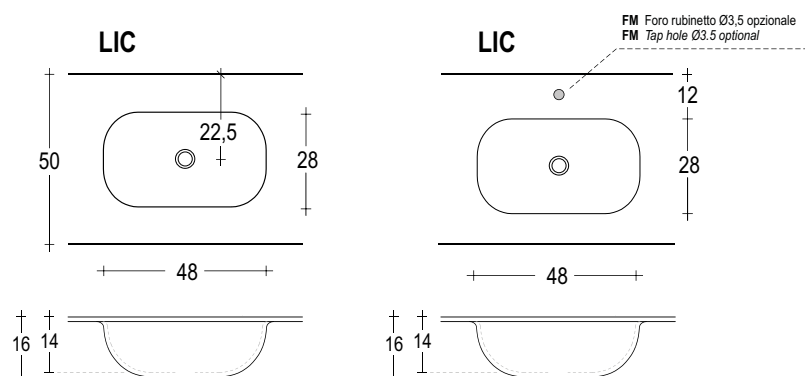

LAVABO IN CRISTALLO ACIDATO INTEGRATO AL TOP - ACID ETCHED GLASS WASH BASIN INTEGRATED TO THE TOP