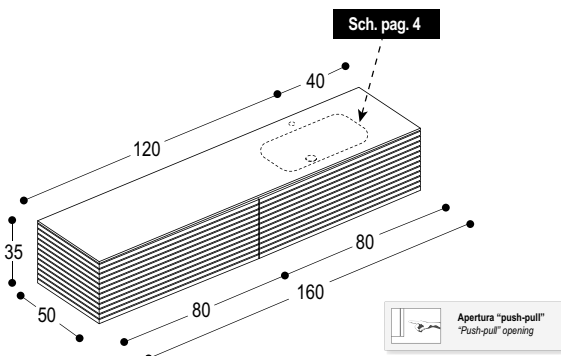

MOR08S

MOR10S

MOR12SS

MOR12SD

*Misure consigliate con l'utilizzo del sifone S3, S5 o similari.
 *Recommended measures with the use of siphon S3 or similar.

**X= legno (1,8 cm); Betacryl® (1,2 cm), cristallo (1,5 mm).
 **X= wood (1,8 cm); Betacryl® (1,2 cm), glass (1,5 cm).

Mobile con piano per lavabi sotto piano e cassetto/i apertura push pull.
 Cabinet with top for under mounted wash basins and push-pull opening drawer/s.

MOR14SS

MOR14SD

MOR16SS

MOR16SD

*Misure consigliate con l'utilizzo del sifone S3, S5 o similari.
 *Recommended measures with the use of siphon S3 or similar.

**X= legno (1,8 cm); Betacryl® (1,2 cm), cristallo (1,5 mm).
 **X= wood (1,8 cm); Betacryl® (1,2 cm), glass (1,5 cm).

Schema lavabi sotto piano compatibili.
Under mounted washbasin compatible.

CERAMICA - CERAMIC