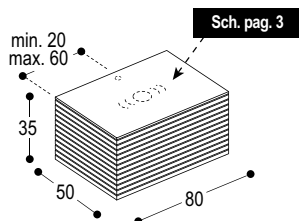

Mobile con piano per lavabi da appoggio e cassetto/i apertura push pull.
Cabinet with top for countertop wash basins and push-pull opening drawer/s.

MOR08A