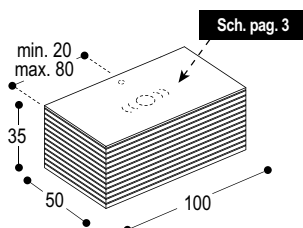

#### Info

Cassetti apertura push pull. Interno mobile colore nero.  
Push pull opening drawers. Interior of the cabinet: black.

Mobile con piano per lavabi da appoggio e cassetto/i apertura push pull.  
 Cabinet with top for countertop wash basins and push-pull opening drawer/s.

MOR08A

MOR10A

MOR12A

MOR14A

MOR16A

\*X= Laccato, legno, Prefinito Cemento/Calce (1,8 cm), Betacryl®, cristallo (1,2 mm).  
 \*X= lacquered, woods, Prefinito Cemento/Calce (1,8 cm), Betacryl®, glass (1,2 cm).

Schema lavabi da appoggio consigliati su mobili profondità 50.  
 Countertop washbasin sheet recommended for cabinets 50 cm deep.

**ACCIAIO - STEEL**

**BETACRYL® BIANCO E COLORATO - WHITE AND COLOURED BETACRYL®**