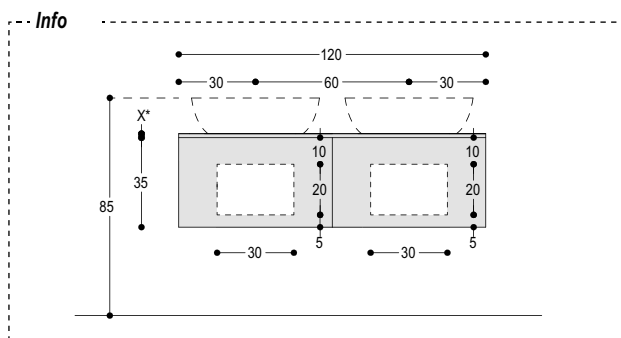

Mobile con piano per lavabi da appoggio e cassetto/i apertura push pull.
Cabinet with top for countertop wash basins and push-pull opening drawer/s.

MOR08A

MOR10A

MOR12A

MOR14A

MOR16A

*X= Laccato, legno, Prefinito Cemento/Calce (1,8 cm), Betacryl®, cristallo (1,2 mm).
*X= lacquered, woods, Prefinito Cemento/Calce (1,8 cm), Betacryl®, glass (1,2 cm).