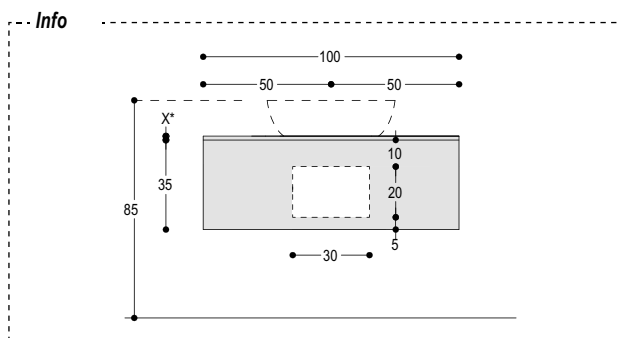

Mobile con piano per lavabi da appoggio e cassetto/i apertura push pull.
Cabinet with top for countertop wash basins and push-pull opening drawer/s.

MOR08A

MOR10A

MOR12A

MOR14A

MOR16A

*X= Laccato, legno, Prefinito Cemento/Calce (1,8 cm), Betacryl®, cristallo (1,2 mm).
*X= lacquered, woods, Prefinito Cemento/Calce (1,8 cm), Betacryl®, glass (1,2 cm).