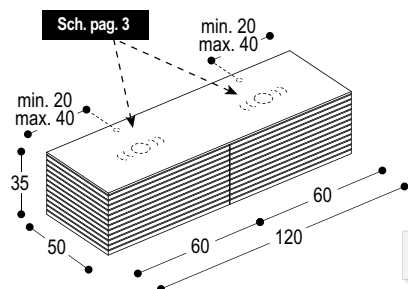

#### Info

Cassetti apertura push pull. Interno mobile colore nero.  
Push pull opening drawers. Interior of the cabinet: black.

Mobile con piano per lavabi da appoggio e cassetto/i apertura push pull.  
 Cabinet with top for countertop wash basins and push-pull opening drawer/s.

MOR08A

MOR10A

MOR12A

MOR14A

MOR16A

\*X= Laccato, legno, Prefinito Cemento/Calce (1,8 cm), Betacryl®, cristallo (1,2 mm).  
 \*X= lacquered, woods, Prefinito Cemento/Calce (1,8 cm), Betacryl®, glass (1,2 cm).

Schema lavabi da appoggio consigliati su mobili profondità 50.  
 Countertop washbasin sheet recommended for cabinets 50 cm deep.

**ACCIAIO - STEEL**

**BETACRYL® BIANCO E COLORATO - WHITE AND COLOURED BETACRYL®**