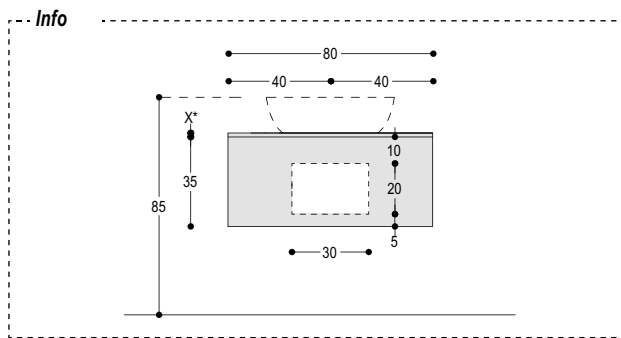

Mobile con piano per lavabi da appoggio e cassetto/i apertura push pull.
Cabinet with top for countertop wash basins and push-pull opening drawer/s.

MOR08A