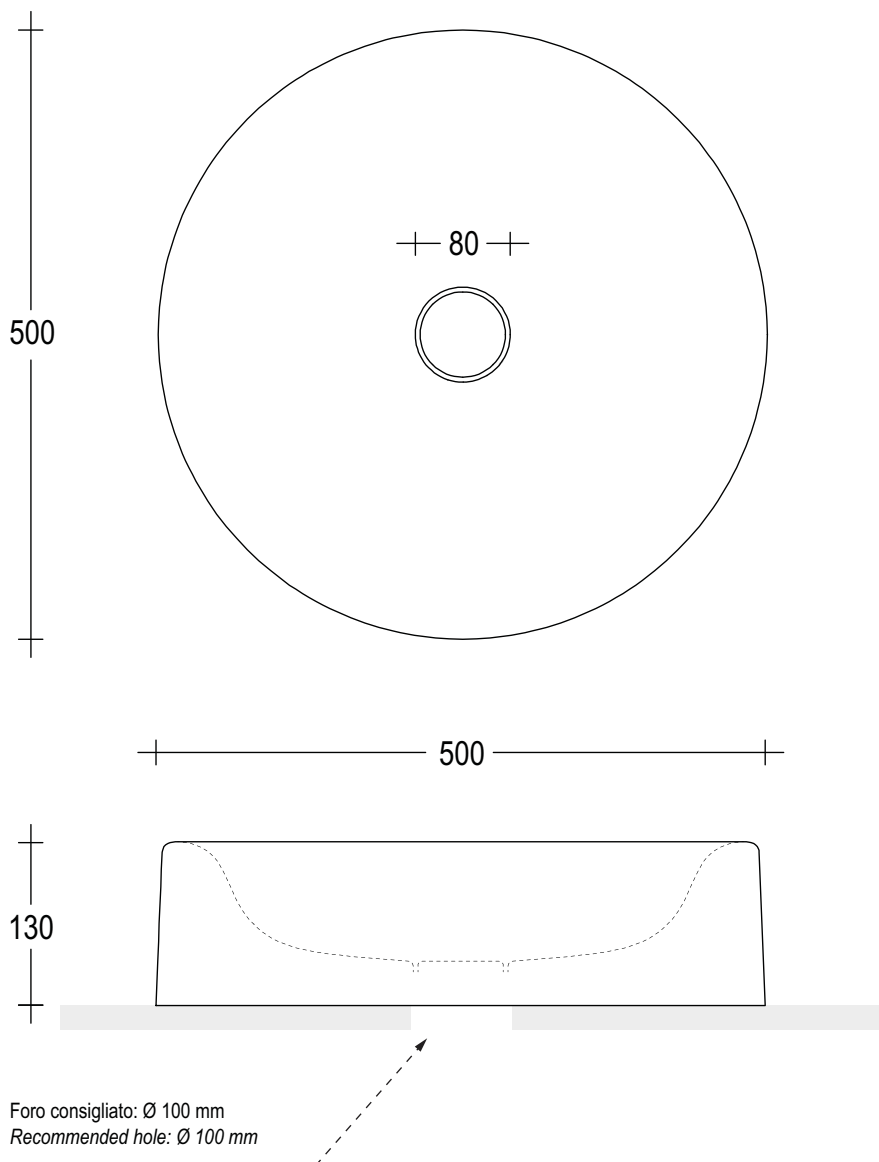

Lavabo da appoggio in marmo di Carrara. Piletta a scarico libero con copertura in marmo inclusa.
Per altri marmi contattare l'ufficio vendite.

Countertop Carrare marble washbasin. Including free flow basin drain and marble covering.
For other marbles ask to our sales department.

Inclusa
Included

Colori - Colours

Marmo di Carrara. (Per altri marmi contattare l'ufficio vendite).
Carrara marble. (For other marbles ask to our sales department).