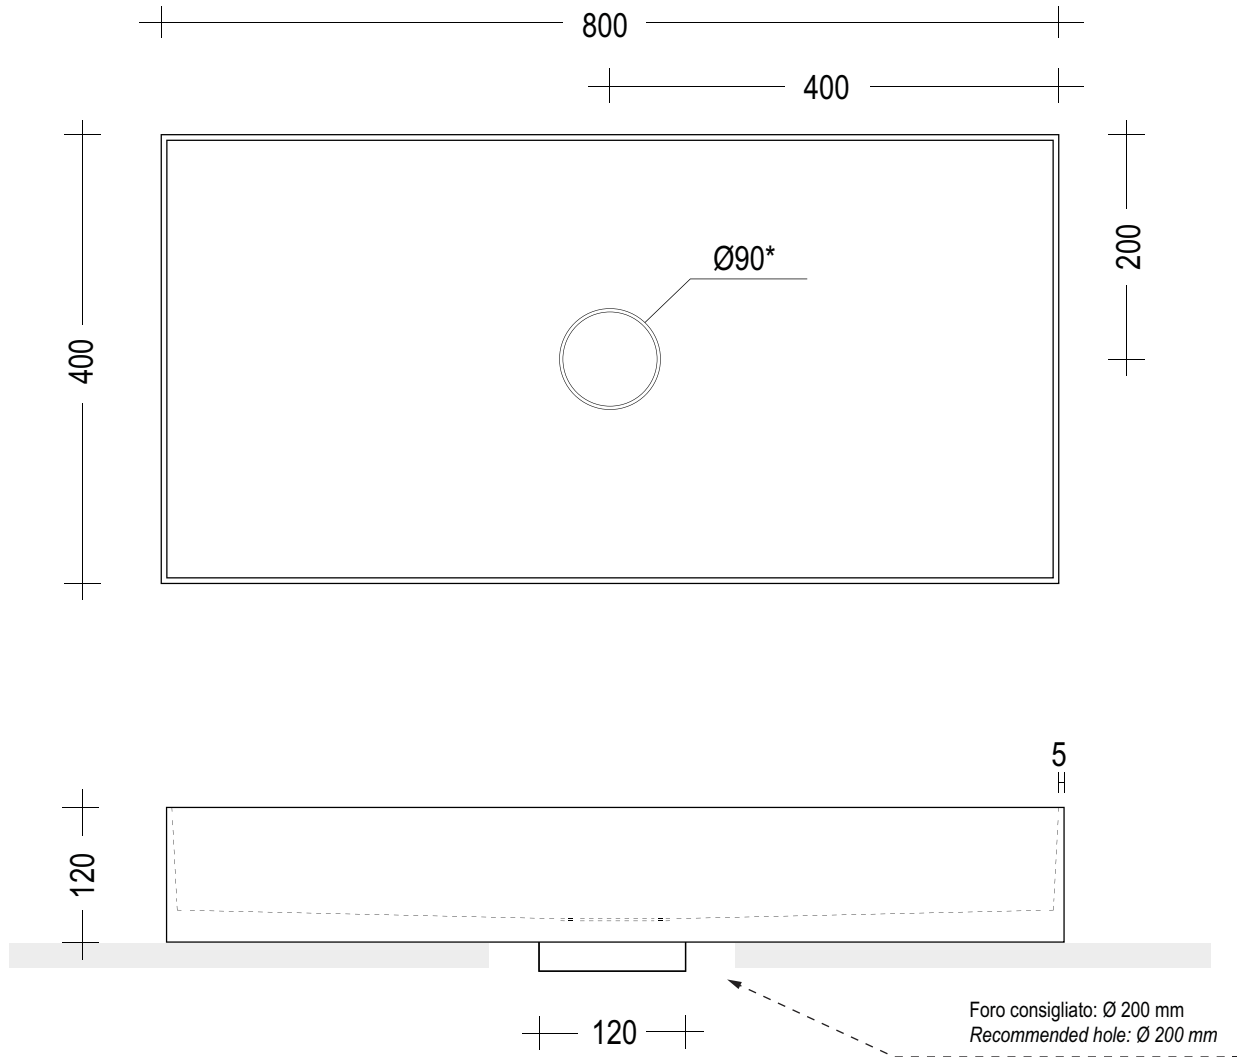

Lavabo in Betacryl® comprensivo di piletta scarico libero in Betacryl®.
Utilizzabile come lavabo d'appoggio sui piani Plane, con mobili Less, Block, Door e Mor®

Inclusa
Included

*Betacryl® washbasin with free flow Betacryl® basin drain.
Can be used as countertop washbasin on Plane tops, and on Less, Block, Dopor and Mor® cabinets.*

Inclusa
Included

*Betacryl® washbasin with free flow Betacryl® basin drain. With tap hole.
Can be used as countertop washbasin on Plane tops, and on Less, Block, Dopor and Mor® cabinets.*

Colori Betacryl® - Betacryl® colours

BB
Bianco
White

Lavabo in Betacryl® comprensivo di piletta scarico libero in Betacryl®.
Utilizzabile come lavabo d'appoggio sui piani Plane, con mobili Less, Block, Door e Mor®

Inclusa
Included

*Betacryl® washbasin with free flow Betacryl® basin drain.
Can be used as countertop washbasin on Plane tops, and on Less, Block, Dopor and Mor® cabinets.*