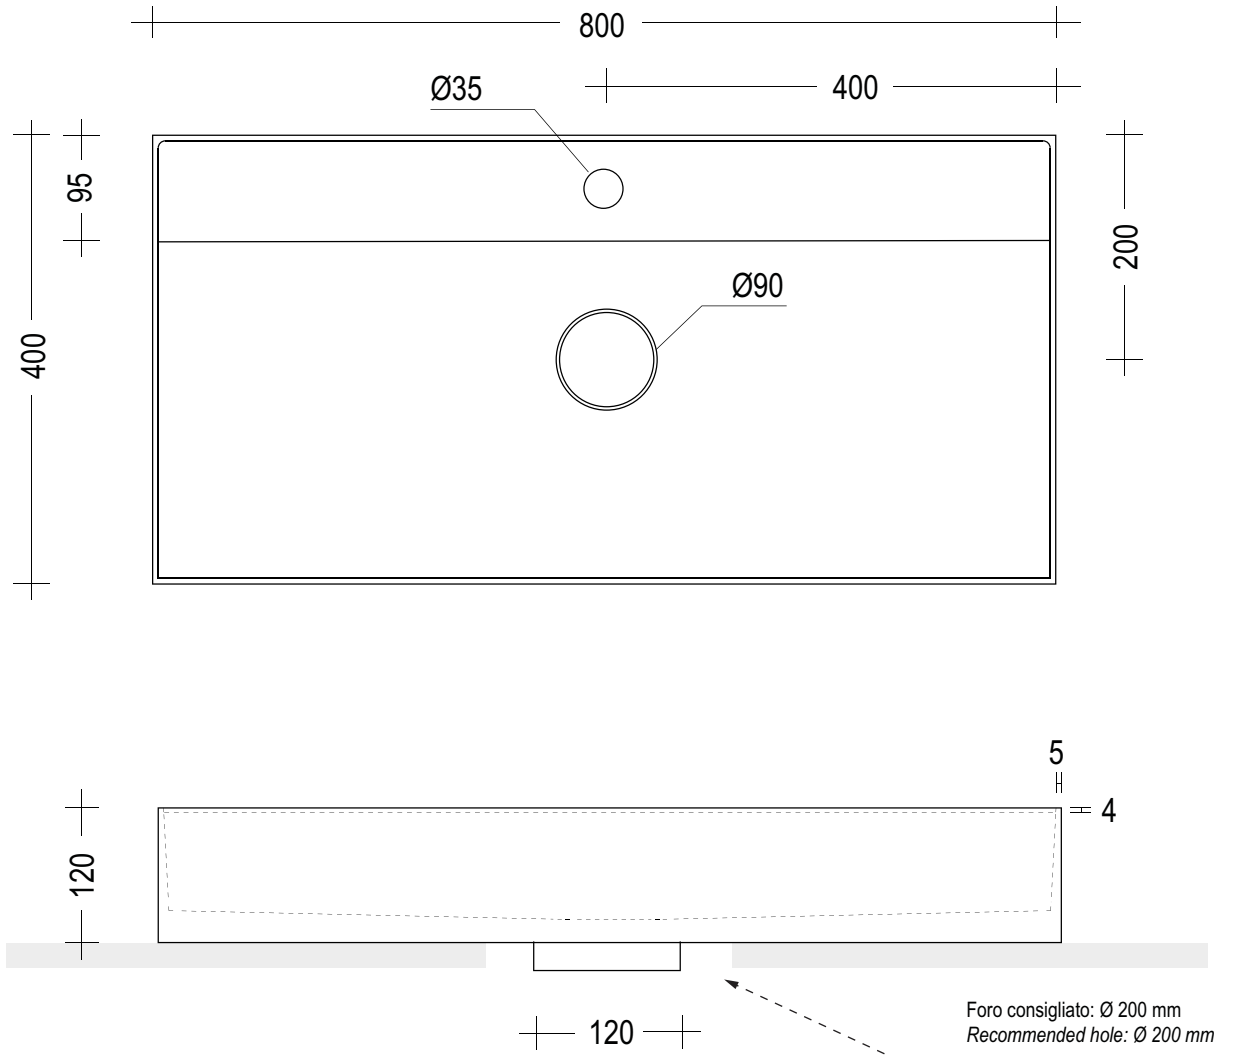

BB
Bianco
White

Lavabo in Betacryl® comprensivo di piletta scarico libero in Betacryl®.
Utilizzabile come lavabo d'appoggio sui piani Plane, con mobili Less, Block, Door e Mor®

Inclusa
Included

*Betacryl® washbasin with free flow Betacryl® basin drain.
Can be used as countertop washbasin on Plane tops, and on Less, Block, Dopor and Mor® cabinets.*

Colori Betacryl® - Betacryl® colours

BB
Bianco
White

BU
Nuvola
Cloud

BE
Beige
Beige

BG
Grigio
Grey

Lavabo in Betacryl® comprensivo di piletta scarico libero in Betacryl®. Con foro rubinetto.
Utilizzabile come lavabo d'appoggio sui piani Plane, con mobili Less, Block, Door e Mor®

Inclusa
Included

Betacryl® washbasin with free flow Betacryl® basin drain. With tap hole.
Can be used as countertop washbasin on Plane tops, and on Less, Block, Dopor and Mor® cabinets.

Colori Betacryl® - Betacryl® colours