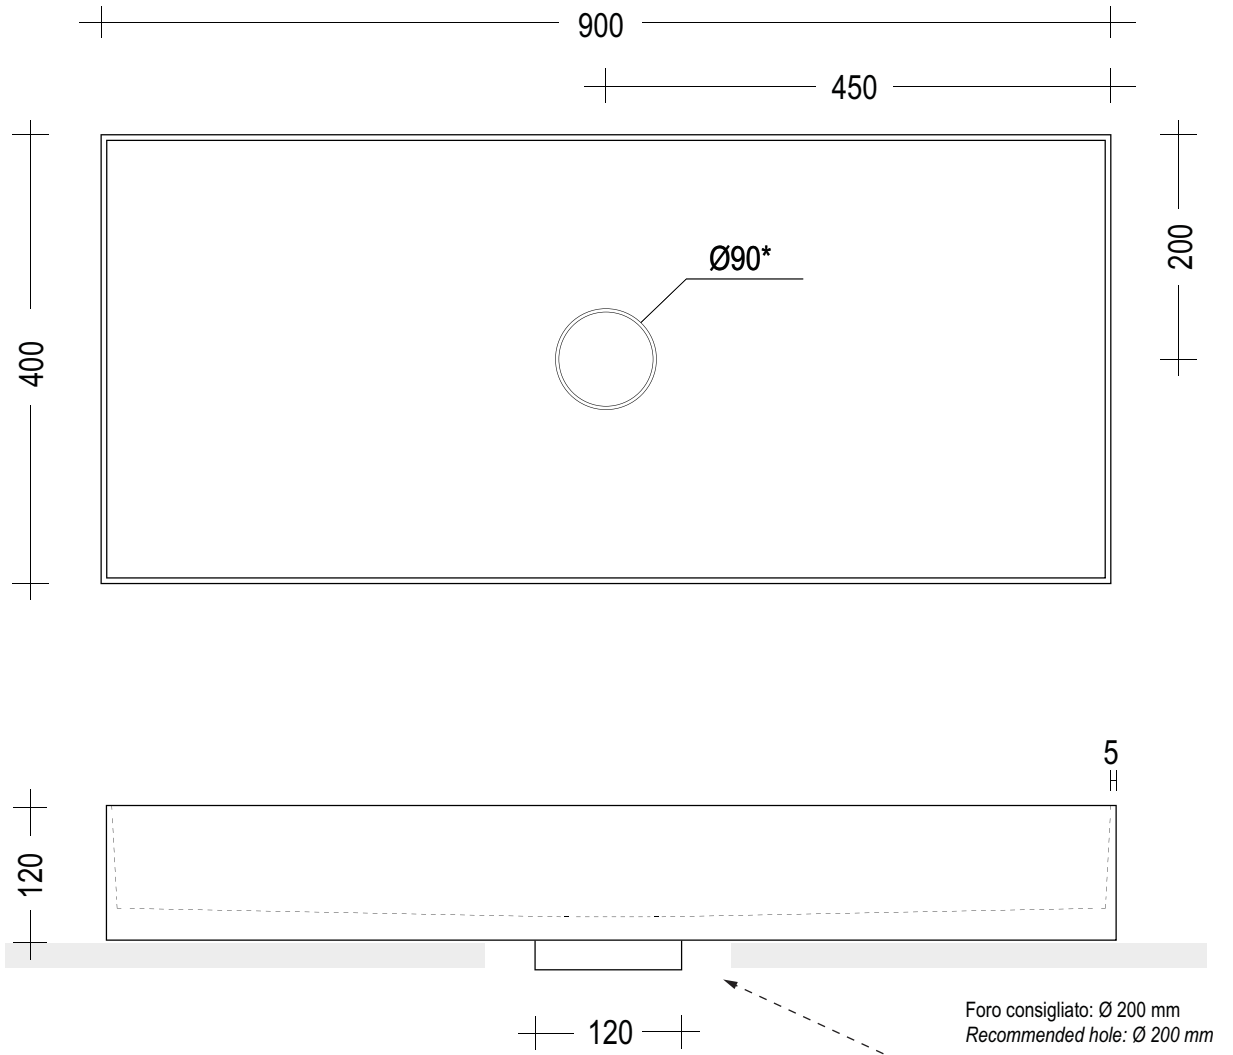

Lavabo in Betacryl® comprensivo di piletta scarico libero in Betacryl®.
Utilizzabile come lavabo d'appoggio sui piani Plane, con mobili Less, Block, Door e Mor®

Inclusa
Included

*Betacryl® washbasin with free flow Betacryl® basin drain.
Can be used as countertop washbasin on Plane tops, and on Less, Block, Dopor and Mor® cabinets.*

Colori Betacryl® - Betacryl® colours