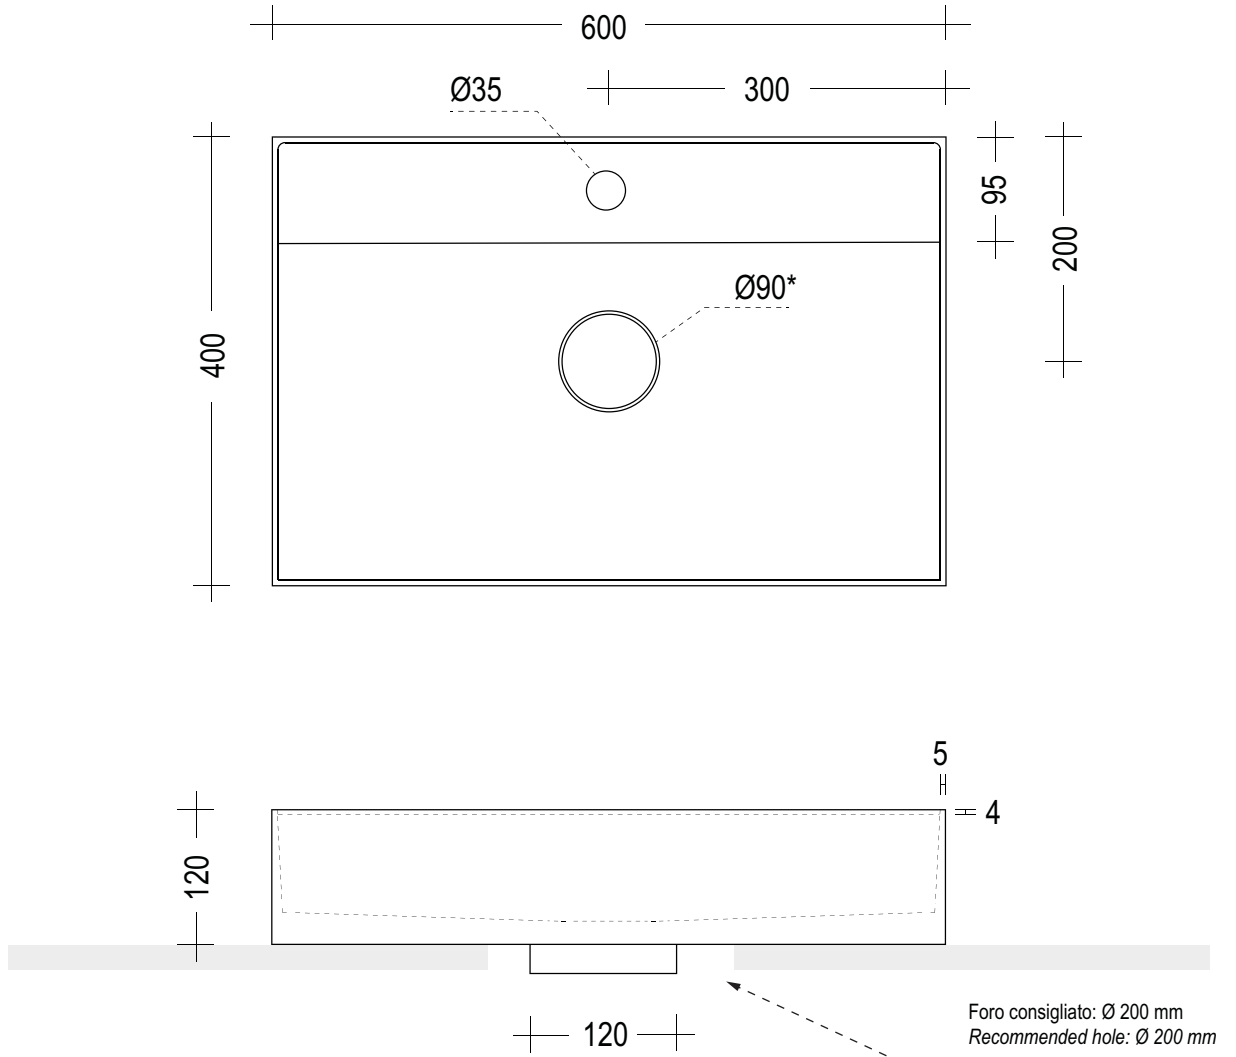

Lavabo in Betacryl® comprensivo di piletta scarico libero in Betacryl®.
Utilizzabile come lavabo d'appoggio sui piani Plane, con mobili Less, Block, Door e Mor®

Inclusa
Included

*Betacryl® washbasin with free flow Betacryl® basin drain.
Can be used as countertop washbasin on Plane tops, and on Less, Block, Dopor and Mor® cabinets.*

Colori Betacryl® - Betacryl® colours

BB
Bianco
White

BU
Nuvola
Cloud

BE
Beige
Beige

BG
Grigio
Grey

Lavabo in Betacryl® comprensivo di piletta scarico libero in Betacryl®. Con foro rubinetto.
Utilizzabile come lavabo d'appoggio sui piani Plane, con mobili Less, Block, Door e Mor®

Inclusa
Included

*Betacryl® washbasin with free flow Betacryl® basin drain. With tap hole.
Can be used as countertop washbasin on Plane tops, and on Less, Block, Dopor and Mor® cabinets.*

Colori Betacryl® - Betacryl® colours

BB
Bianco
White

Lavabo in Betacryl® comprensivo di piletta scarico libero in Betacryl®.
Utilizzabile come lavabo d'appoggio sui piani Plane, con mobili Less, Block, Door e Mor®

Inclusa
Included

*Betacryl® washbasin with free flow Betacryl® basin drain.
Can be used as countertop washbasin on Plane tops, and on Less, Block, Dopor and Mor® cabinets.*