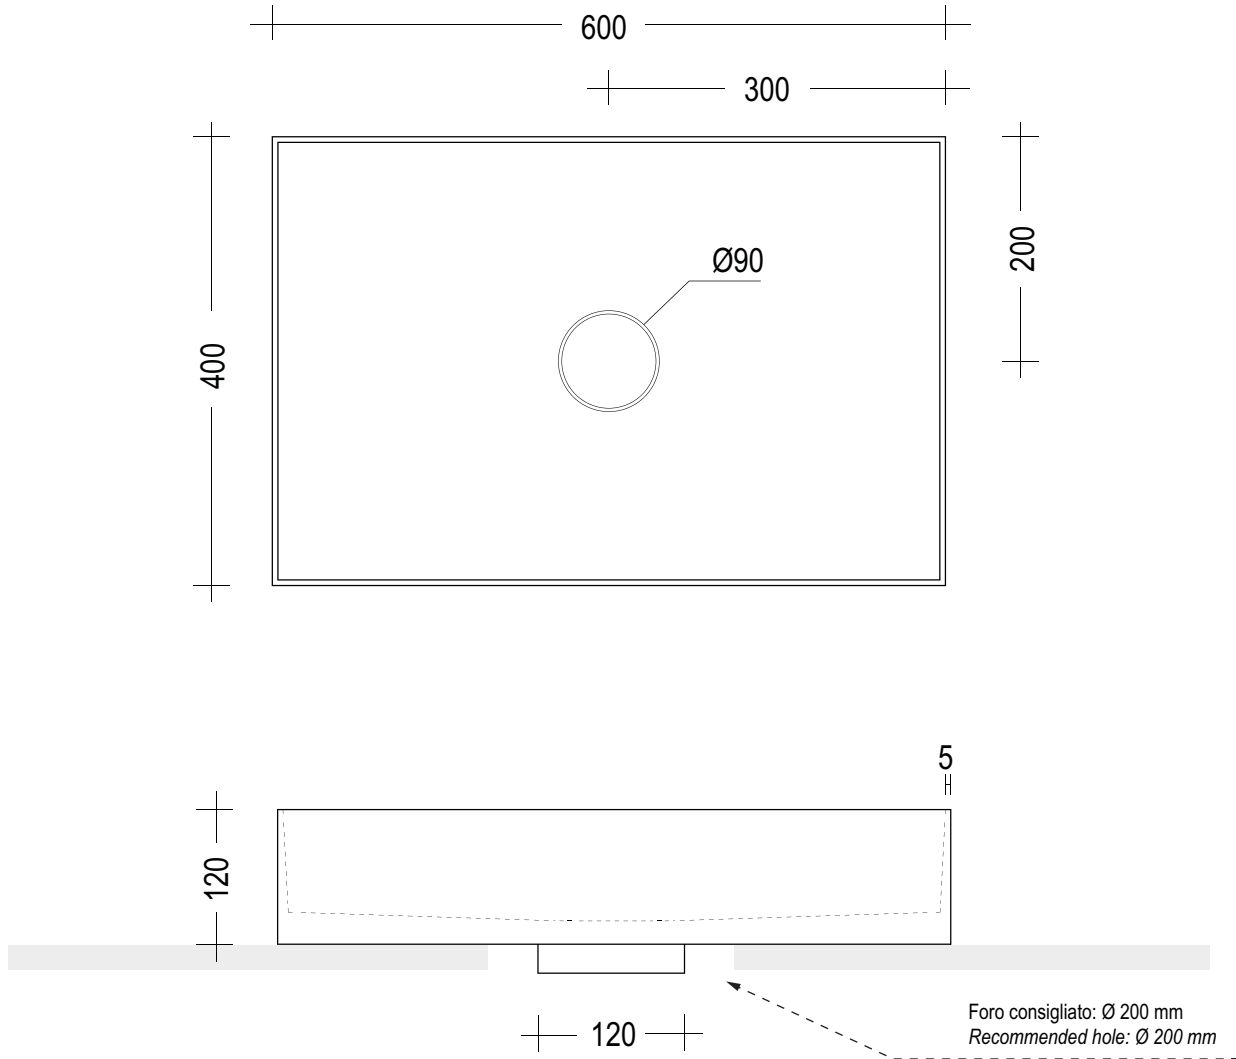

Lavabo in Betacryl® comprensivo di piletta scarico libero in Betacryl®.
Utilizzabile come lavabo d'appoggio sui piani Plane, con mobili Less, Block, Door e Mor®

Inclusa
Included

*Betacryl® washbasin with free flow Betacryl® basin drain.
Can be used as countertop washbasin on Plane tops, and on Less, Block, Dopor and Mor® cabinets.*

Colori Betacryl® - Betacryl® colours

BB
Bianco
White

BU
Nuvola
Cloud

BE
Beige
Beige

BG
Grigio
Grey

Lavabo in Betacryl® comprensivo di piletta scarico libero in Betacryl®. Con foro rubinetto.
Utilizzabile come lavabo d'appoggio sui piani Plane, con mobili Less, Block, Door e Mor®

Inclusa
Included

*Betacryl® washbasin with free flow Betacryl® basin drain. With tap hole.
Can be used as countertop washbasin on Plane tops, and on Less, Block, Dopor and Mor® cabinets.*

Colori Betacryl® - Betacryl® colours

BB
Bianco
White

Lavabo in Betacryl® comprensivo di piletta scarico libero in Betacryl®.
Utilizzabile come lavabo d'appoggio sui piani Plane, con mobili Less, Block, Door e Mor®

Inclusa
Included

*Betacryl® washbasin with free flow Betacryl® basin drain.
Can be used as countertop washbasin on Plane tops, and on Less, Block, Dopor and Mor® cabinets.*