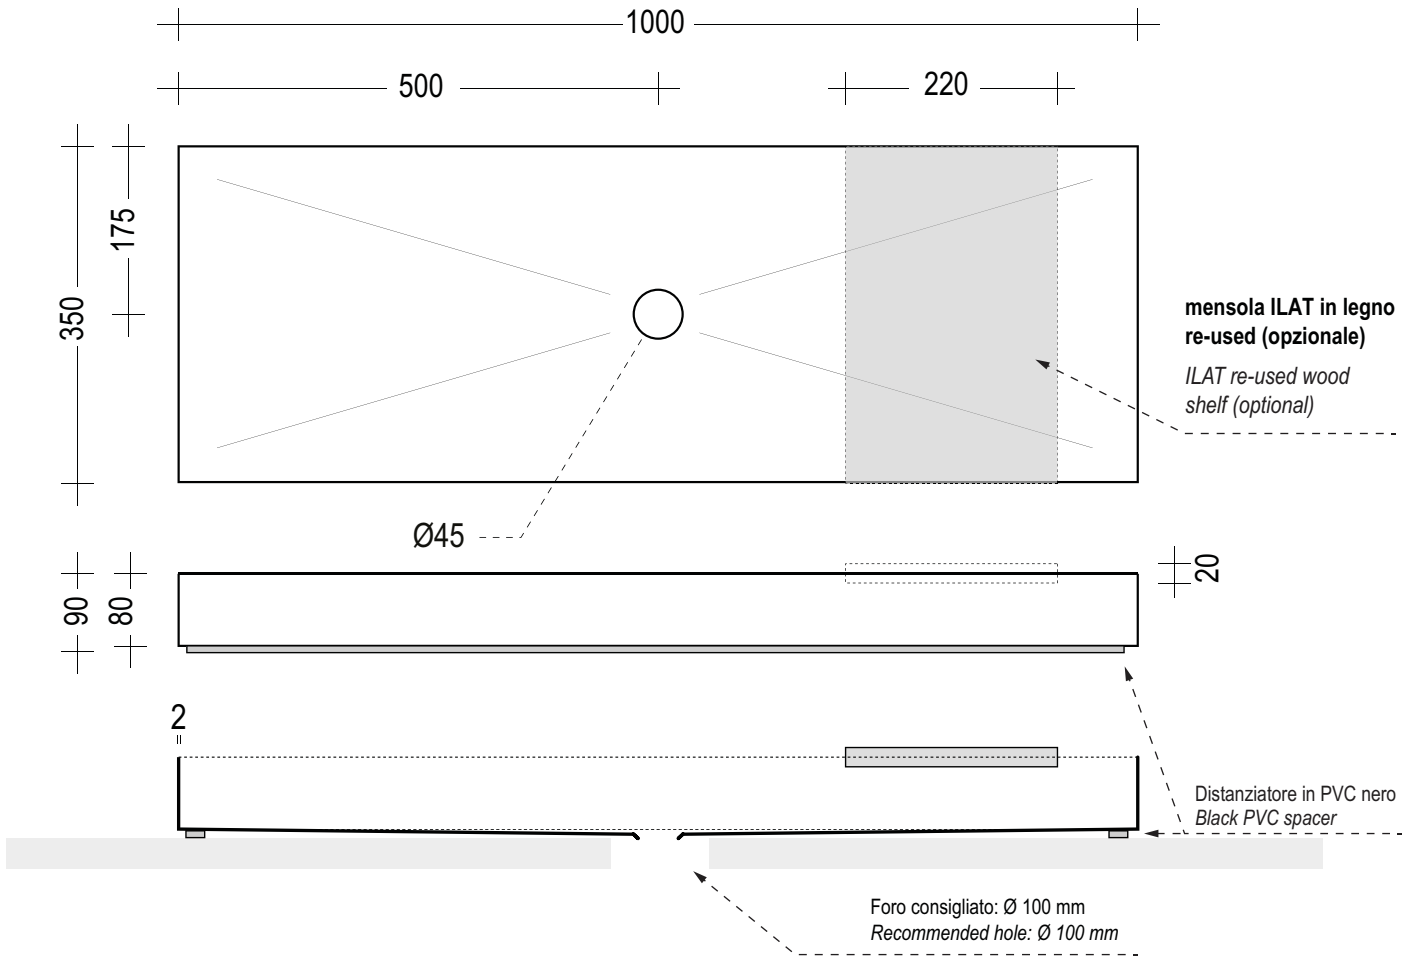

Lavabo da appoggio in acciaio
Countertop steel washbasin

Consigliate - Recommended

- P3 (cromata - chrome)
- P5 (inox spazzolato - brushed steel)

Materiali e colori - Materials and colours

Inox spazzolato Brushed stainless steel	304	Inox grezzo* Unfinished stainless steel*	*Attenzione: il lavabo in acciaio grezzo presenta saldature particolarmente visibili ed una superficie non rifinita che potrebbe presentare dei segni. *Warning: the raw stainless steel washbasin has particularly visible welds and an unfinished surface that might show some signs.								
azzurro NUVOLA CLOUD blue	03	verde TIGLIO LINDEN green	08	rosso TANGO TANGO red	13	arancione TRAMONTO SUNSET orange	18	giallo ZUCCA PUMPKIN yellow	23	giallo NAPOLI NAPLES yellow	28
blu NOTTE MIDNIGHT blue	04	verde FORESTA FOREST green	09	rosso ROMA ROME red	14	marrone CAFFÈ COFFEE brown	19	grigio TORTORA TAUPE grey	24	grigio ARGILLA CLAY grey	29
blu PETROLIO TEAL blue	05	verde BALSAMO BALSAM green	10	rosso HENNÉ HENNÉ red	15	marrone TERRA EARTH brown	20	grigio BEIGE BEIGE grey	25	grigio MILANO MILAN grey	30
blu PIOMBO LEAD blue	06	verde GHIACCIO ICE green	11	rosso MARTE MARS red	16	marrone MACARON MACARON brown	21	grigio NEBBIA FOG grey	26	grigio PURO PURE grey	31
blu ARTICO ARCTIC blue	07	verde LIMO SILT green	12	rosa CIPRIA POWDER pink	17	grigio PERLA PEARL grey	22	grigio LUNA MOON grey	27	grigio POLVERE DUST grey	32
BIANCO WHITE	01	NERO BLACK	02								

Inox verniciato colore a richiesta
Enamelled steel colour on demand

*misure nominali in mm - disegno non in scala
*nominal measures in mm - drawing not on scale