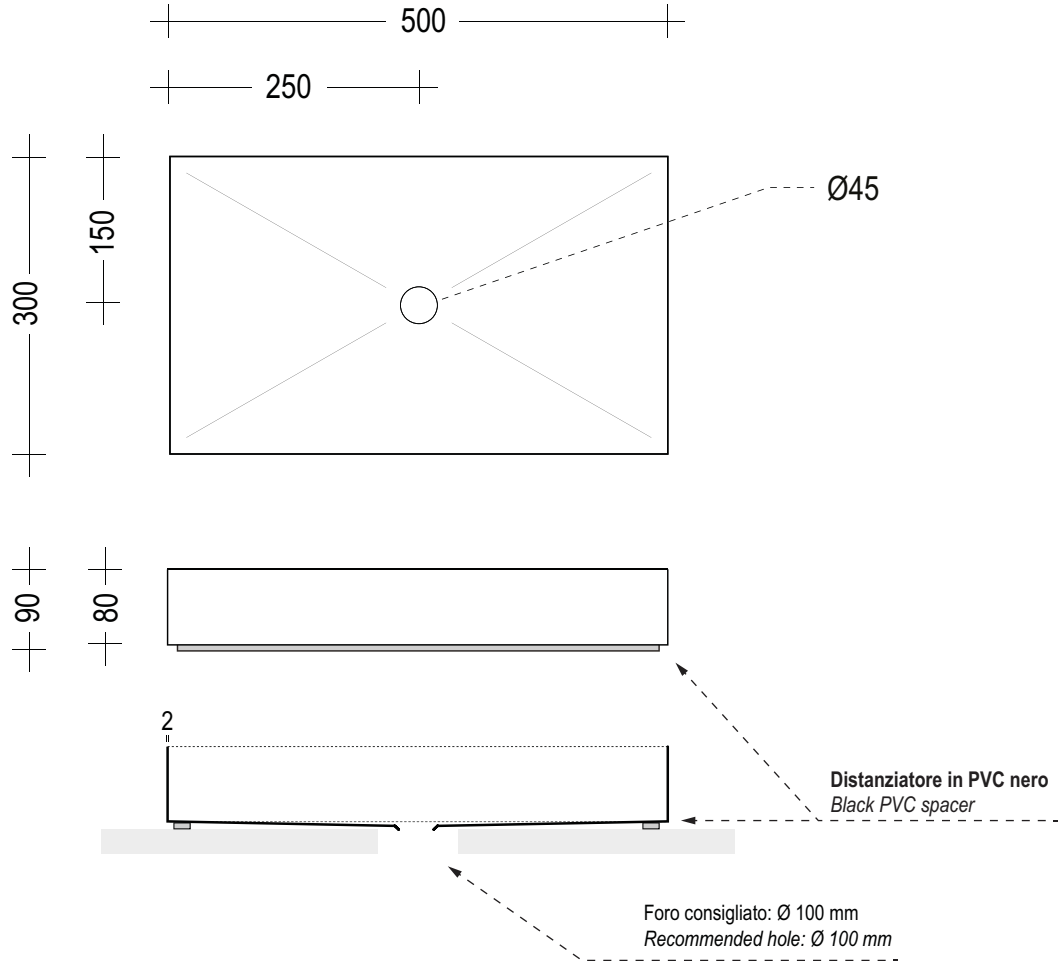

Lavabo da appoggio in acciaio
Countertop steel washbasin

Consigliate - Recommended

P3 (cromata - chrome)

P5 (inox spazzolato - brushed steel)

Materiali e colori - Materials and colours

Inox spazzolato Brushed stainless steel	304	Inox grezzo* Unfinished stainless steel*	*Attenzione: il lavabo in acciaio grezzo presenta saldature particolarmente visibili ed una superficie non rifinita che potrebbe presentare dei segni. *Warning: the raw stainless steel washbasin has particularly visible welds and an unfinished surface that might show some signs.								
azzurro NUVOLA CLOUD blue	03	verde TIGLIO LINDEN green	08	rosso TANGO TANGO red	13	arancione TRAMONTO SUNSET orange	18	giallo ZUCCA PUMPKIN yellow	23	giallo NAPOLI NAPLES yellow	28
blu NOTTE MIDNIGHT blue	04	verde FORESTA FOREST green	09	rosso ROMA ROME red	14	marrone CAFFÈ COFFEE brown	19	grigio TORTORA TAUPE grey	24	grigio ARGILLA CLAY grey	29
blu PETROLIO TEAL blue	05	verde BALSAMO BALSAM green	10	rosso HENNÉ HENNÉ red	15	marrone TERRA EARTH brown	20	grigio BEIGE BEIGE grey	25	grigio MILANO MILAN grey	30
blu PIOMBO LEAD blue	06	verde GHIACCIO ICE green	11	rosso MARTE MARS red	16	marrone MACARON MACARON brown	21	grigio NEBBIA FOG grey	26	grigio PURO PURE grey	31
blu ARTICO ARCTIC blue	07	verde LIMO SILT green	12	rosa CIPRIA POWDER pink	17	grigio PERLA PEARL grey	22	grigio LUNA MOON grey	27	grigio POLVERE DUST grey	32
BIANCO WHITE	01	NERO BLACK	02								

Inox verniciato colore a richiesta
Enamelled steel colour on demand