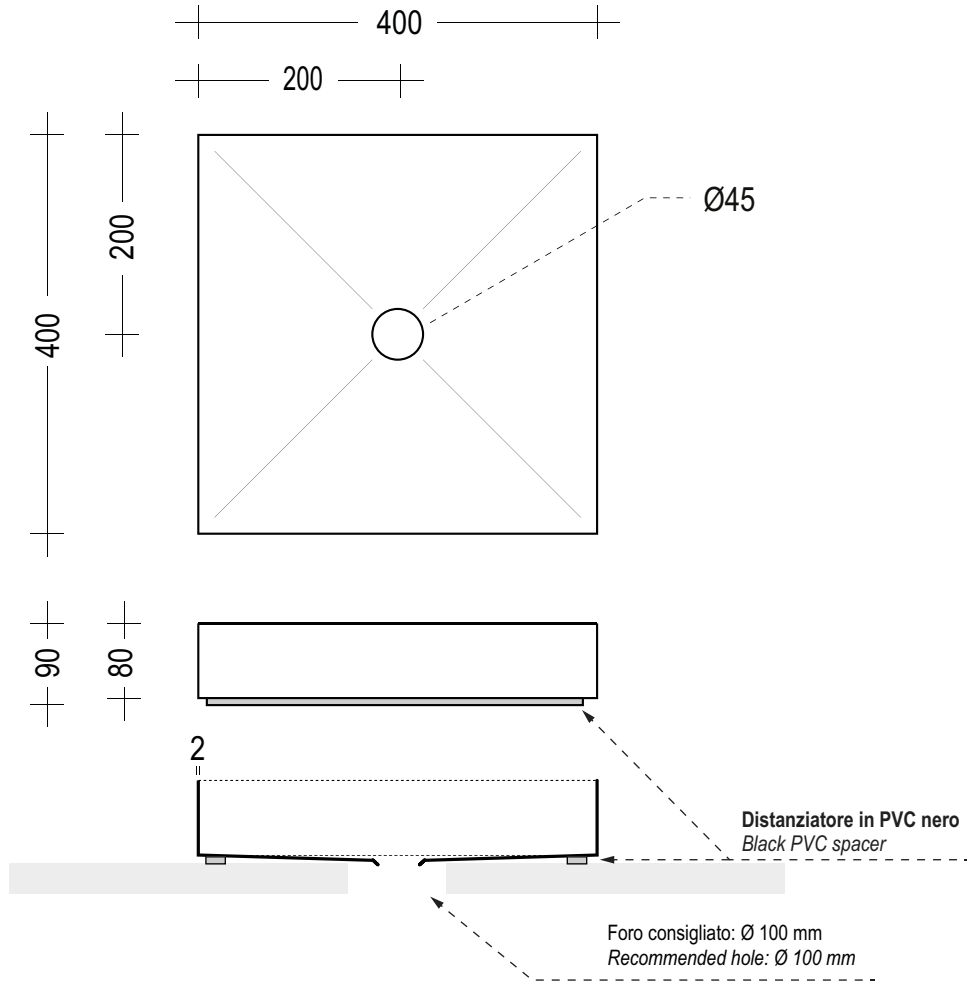

**Lavabo da appoggio in acciaio**  
Countertop steel washbasin

**Consigliate - Recommended**

-  P3 (cromata - chrome)
-  P5 (inox spazzolato - brushed steel)

**Materiali e colori - Materials and colours**

Inox verniciato colore a richiesta  
Enamelled steel colour on demand

\*misure nominali in mm - disegno non in scala  
\*nominal measures in mm - drawing not on scale

**Lavabo da appoggio in acciaio**  
Countertop steel washbasin