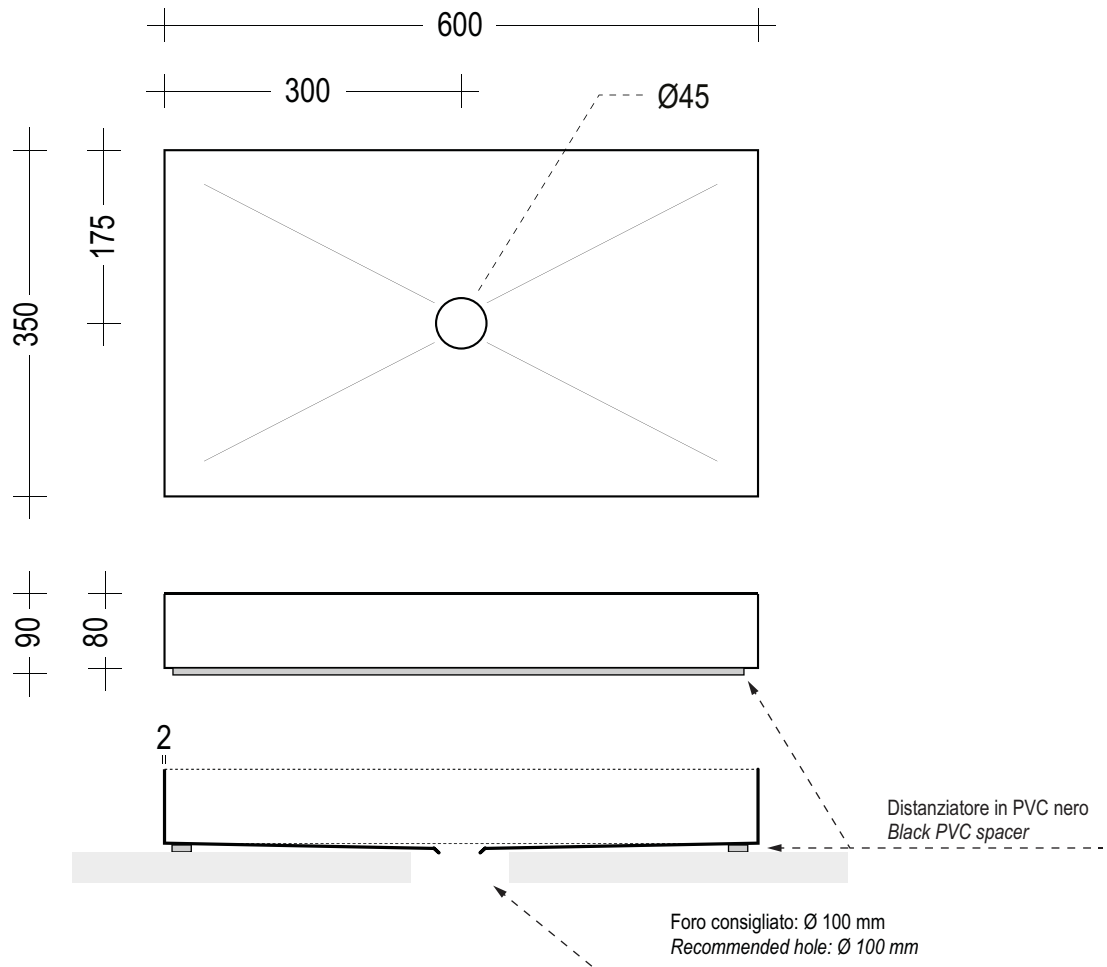

Lavabo da appoggio in acciaio
Countertop steel washbasin

Consigliate - Recommended

- P3 (cromata - chrome)
- P5 (inox spazzolato - brushed steel)

Materiali e colori - Materials and colours

Inox spazzolato Brushed stainless steel	304	Inox grezzo* Unfinished stainless steel*	*Attenzione: il lavabo in acciaio grezzo presenta saldature particolarmente visibili ed una superficie non rifinita che potrebbe presentare dei segni. *Warning: the raw stainless steel washbasin has particularly visible welds and an unfinished surface that might show some signs.								
azzurro NUVOLA CLOUD blue	03	verde TIGLIO LINDEN green	08	rosso TANGO TANGO red	13	arancione TRAMONTO SUNSET orange	18	giallo ZUCCA PUMPKIN yellow	23	giallo NAPOLI NAPLES yellow	28
blu NOTTE MIDNIGHT blue	04	verde FORESTA FOREST green	09	rosso ROMA ROME red	14	marrone CAFFÈ COFFEE brown	19	grigio TORTORA TAUPE grey	24	grigio ARGILLA CLAY grey	29
blu PETROLIO TEAL blue	05	verde BALSAMO BALSAM green	10	rosso HENNÉ HENNÉ red	15	marrone TERRA EARTH brown	20	grigio BEIGE BEIGE grey	25	grigio MILANO MILAN grey	30
blu PIOMBO LEAD blue	06	verde GHIACCIO ICE green	11	rosso MARTE MARS red	16	marrone MACARON MACARON brown	21	grigio NEBBIA FOG grey	26	grigio PURO PURE grey	31
blu ARTICO ARCTIC blue	07	verde LIMO SILT green	12	rosa CIPRIA POWDER pink	17	grigio PERLA PEARL grey	22	grigio LUNA MOON grey	27	grigio POLVERE DUST grey	32
BIANCO WHITE	01	NERO BLACK	02								

Inox verniciato colore a richiesta
Enamelled steel colour on demand

*misure nominali in mm - disegno non in scala
*nominal measures in mm - drawing not on scale